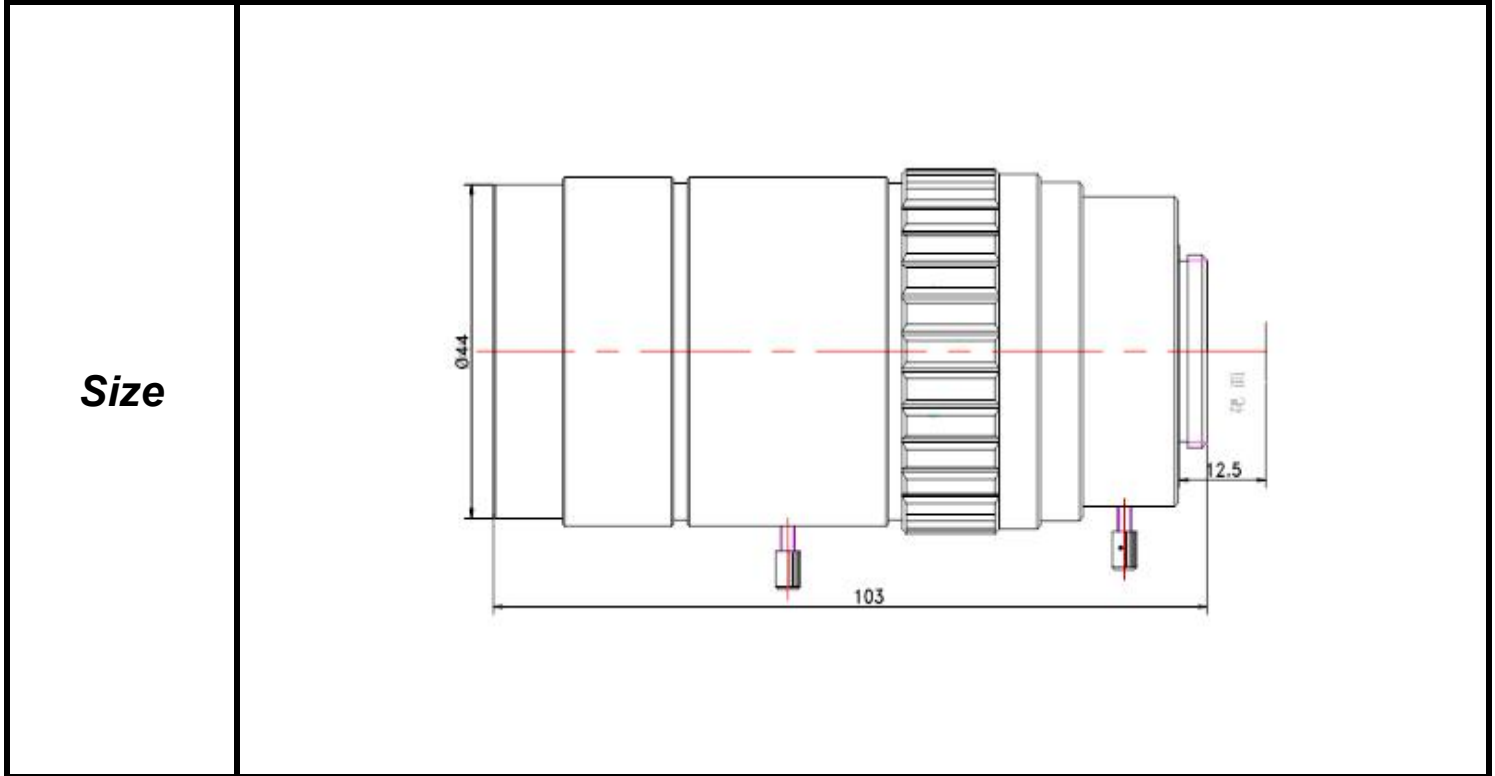

SPECIFICATIONS

Parameter of Lens		Photo (Just for Reference)
Name	1.3Mega pixel	
Model No	SV1850MP-1C	
Focal-Length(mm)	18 ~ 50	
Aperture(D/f')	F1.4	
Mount	CS	
Format(inch)	1/1.8"	
Field of View(H-fov)	30° ~ 10°	
Mega pixel	1.3	
Weight(g)	290	
M.O.D(m)	5	
Operation	Focus	Manual
	Zoom	Manual
	Iris	Manual

Tolerance	Dimension	0-10	10-30	30-100	Unit
	Tolerance		±0.10	±0.20	±0.30