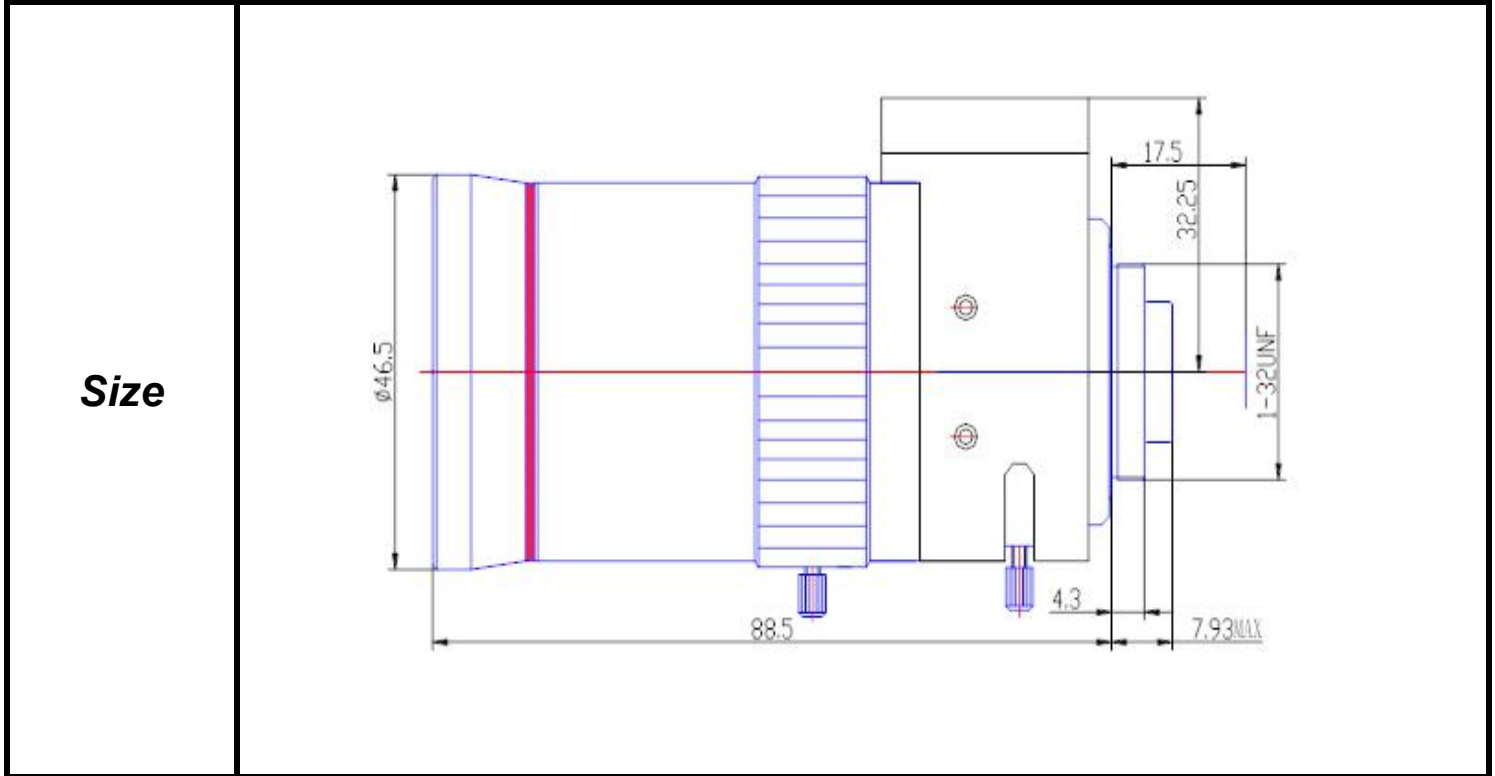

SPECIFICATIONS

Parameter of Lens		Photo (Just for Reference)
Name	5Mega pixel/IR	
Model No	SV1250GNBIRMP-5C	
Focal-Length(mm)	12 ~ 50	
Aperture(D/f')	F1.6	
Mount	C	
Format(inch)	1/1.8"	
Field of View(H-fov)	36° ~ 9°	
Mega pixel	5	
Weight(g)	155	
M.O.D(m)	0.8	
Operation	Focus	Manual
	Zoom	Manual
	Iris	DC-Iris

Tolerance	Dimension	0-10	10-30	30-100	Unit
	Tolerance		±0.10	±0.20	±0.30