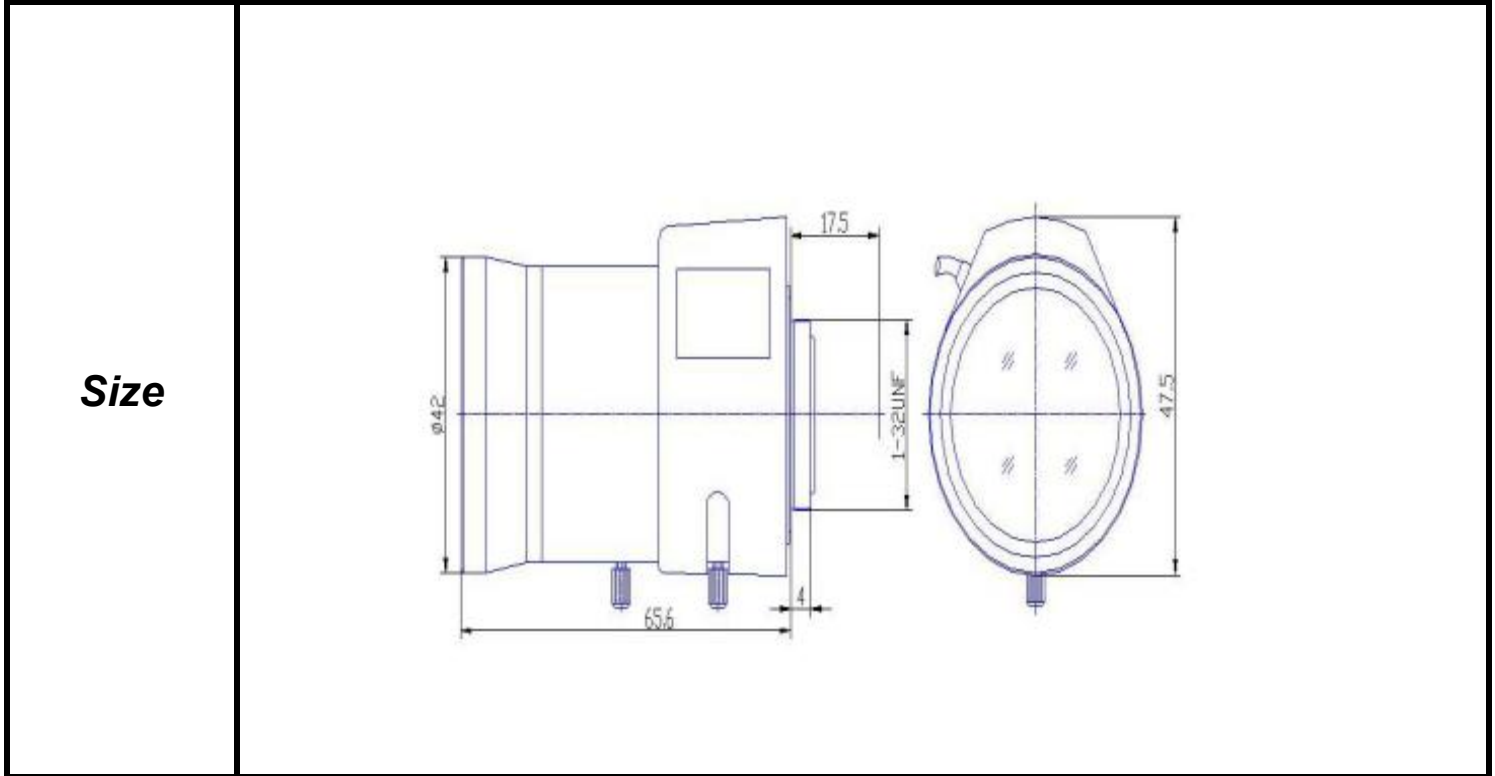

SPECIFICATIONS

Parameter of Lens		Photo (Just for Reference)	
Name	1Mega pixel		
Model No	SV0850GNBMP-1C		
Focal-Length(mm)	8 ~ 50		
Aperture(D/f')	F1.6		
Mount	C		
Format(inch)	1/2"		
Field of View(H-fov)	41° ~ 7.2°		
Mega pixel	1		
Weight(g)			
M.O.D(m)	1		
Operation	Focus	Manual	
	Zoom	Manual	
	Iris	DC-Iris	

Tolerance	Dimension	0-10	10-30	30-100	Unit
	Tolerance		±0.10	±0.20	±0.30