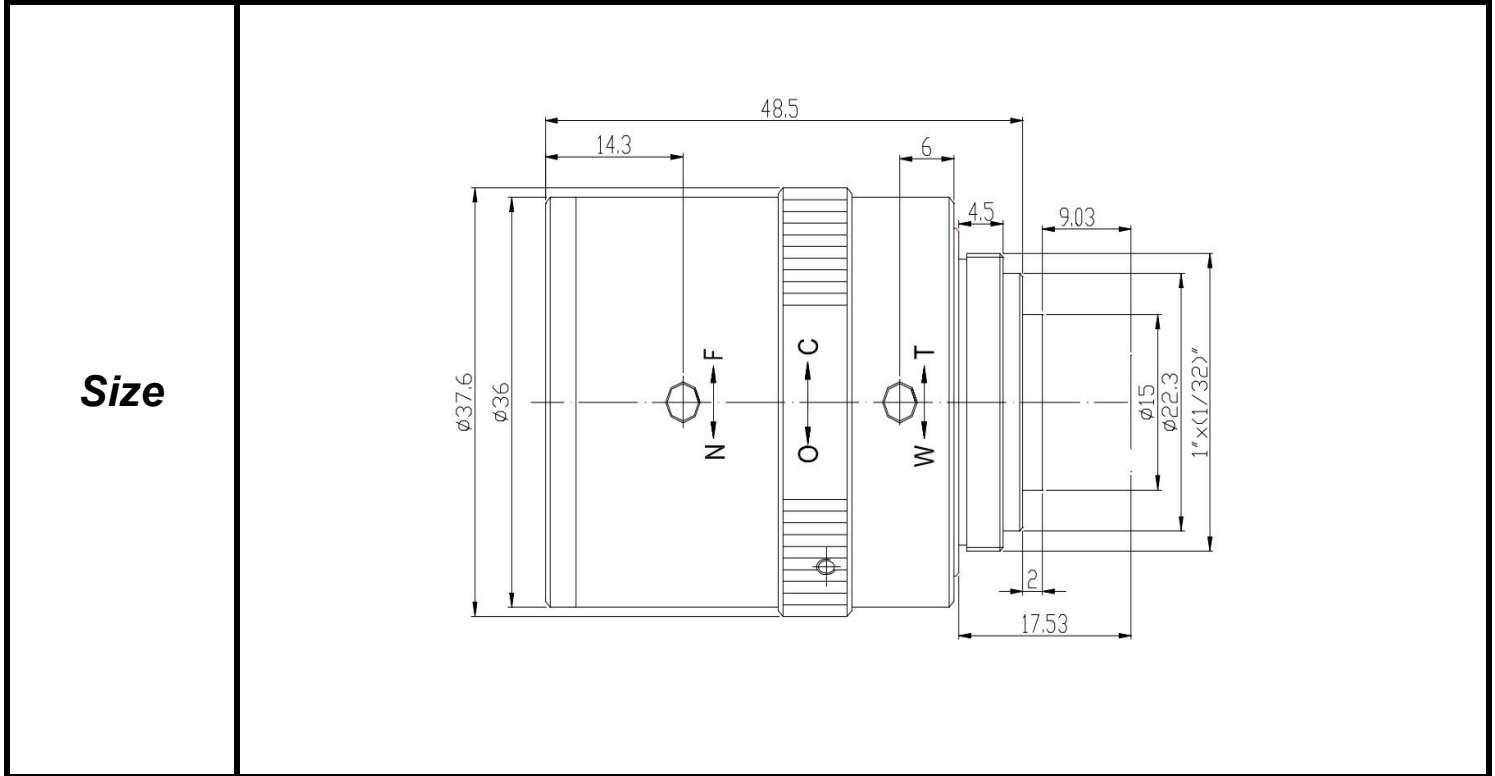

SPECIFICATIONS

Parameter of Lens		Photo (Just for Reference)
Name	2Mega pixel	
Model No	SV0410MP-2C	
Focal-Length(mm)	4 ~ 10	
Aperture(D/f')	F1.6	
Mount	C	
Format(inch)	1/2"	
Field of View(H-fov)	87.2° ~ 44.4°	
Mega pixel	2	
Weight(g)	85±2	
M.O.D(m)	0.2	
Operation	Focus	Manual
	Zoom	Manual
	Iris	Manual

Tolerance	Dimension	0-10	10-30	30-100	Unit
	Tolerance		±0.10	±0.20	±0.30