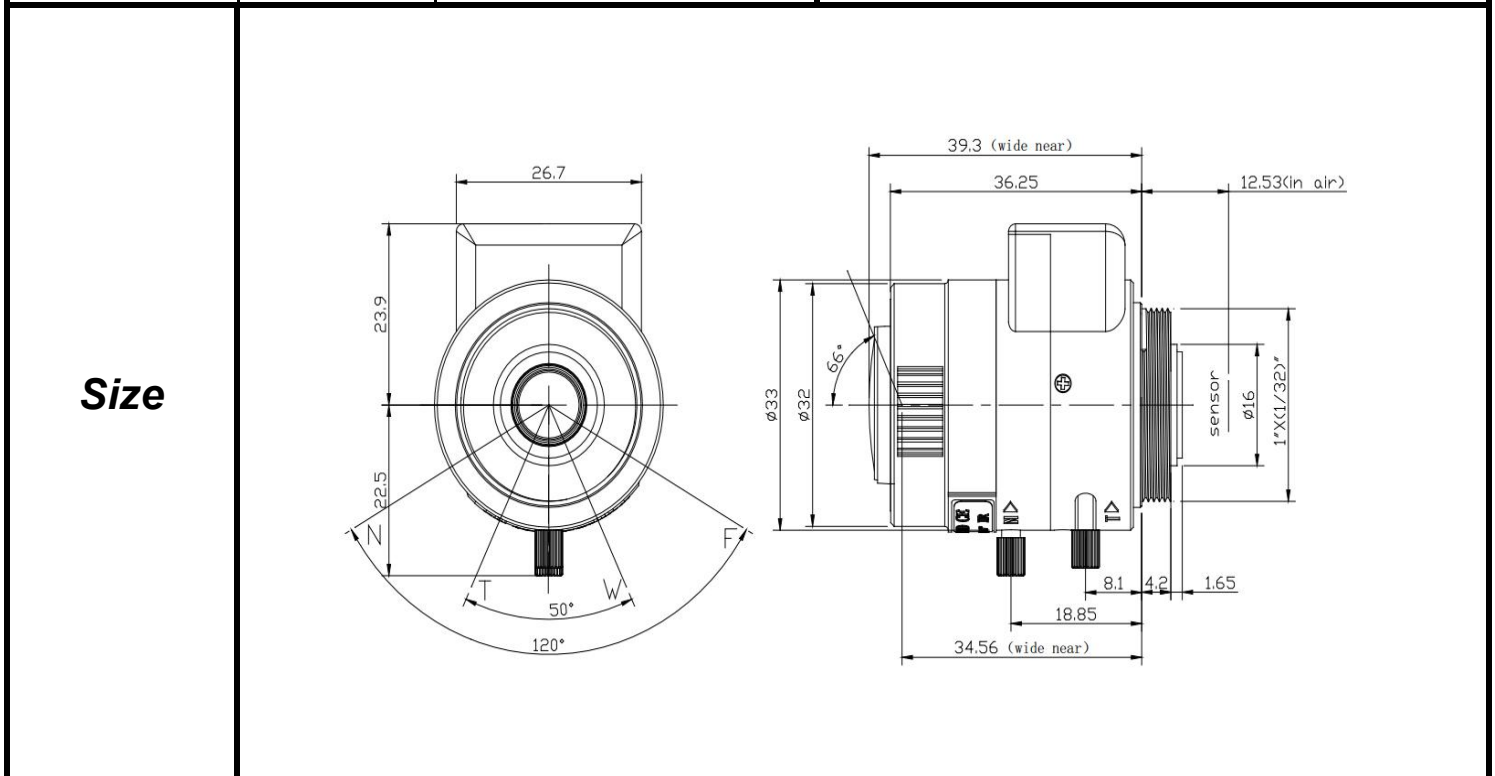

SPECIFICATIONS

Parameter of Lens		Photo (Just for Reference)
Name	1.3Mega pixel/IR	
Model No	SSV2812PIRMP-1.3	
Focal-Length(mm)	2.8~12	
Aperture(D/f')	F1.4	
Mount	CS	
Format(inch)	1/2.7"	
Field of View(H-fov)	92° ~ 28°	
Mega pixel	1.3	
Weight(g)	40±4	
M.O.D(m)	0.3	
Operation	Focus	Manual
	Zoom	Manual
	Iris	P-Iris

Tolerance	Dimension	0-10	10-30	30-100	Unit
	Tolerance		±0.10	±0.20	±0.30