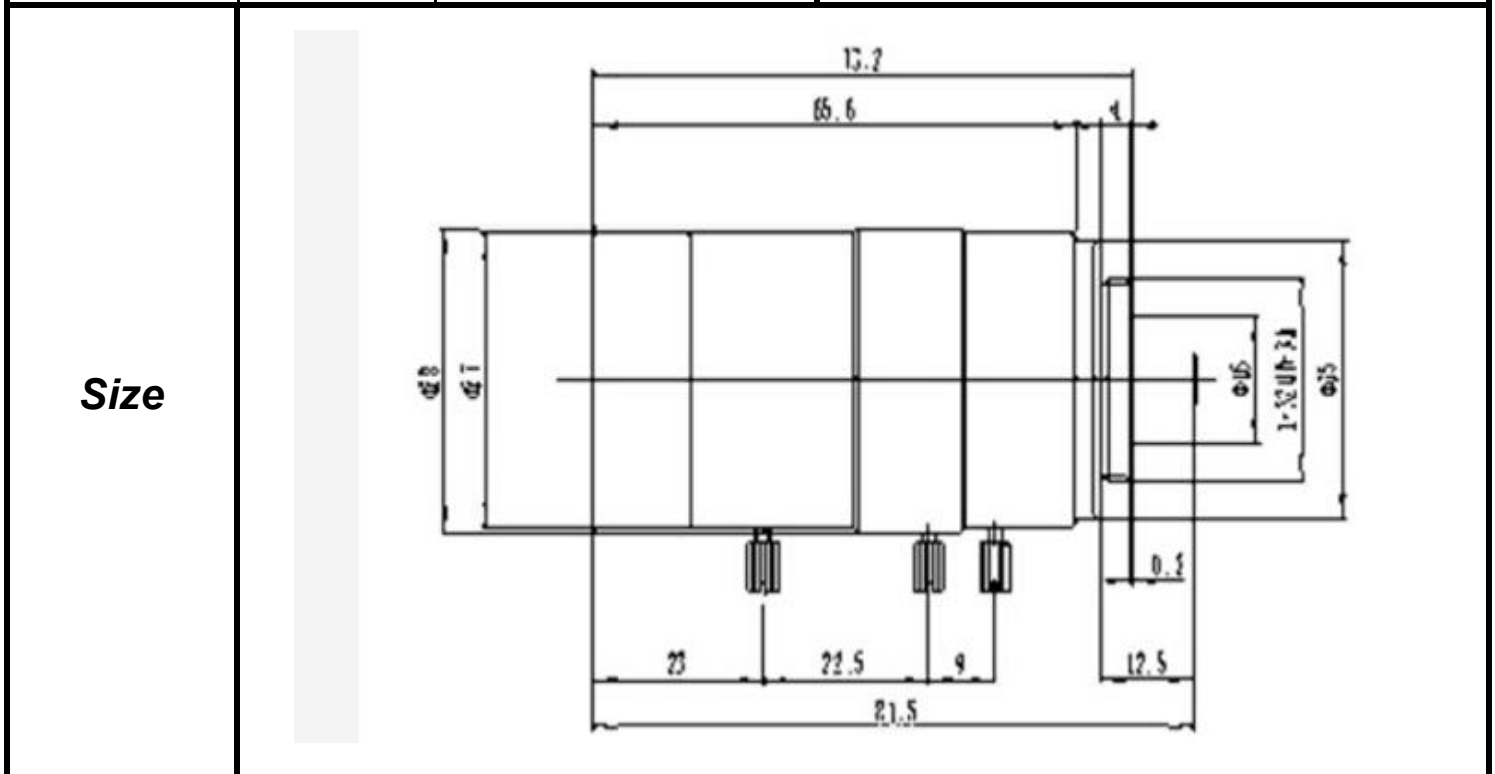

SPECIFICATIONS

Parameter of Lens		Photo (Just for Reference)	
Name	1.3Mega pixel/IR		
Model No	SSV0660IRMP-1.3		
Focal-Length(mm)	6~60		
Aperture(D/f')	F1.6		
Mount	CS		
Format(inch)	1/2.7"		
Field of View(H-fov)	41.2° ~ 4.8°		
Mega pixel	1.3		
Weight(g)	170±3		
M.O.D(m)	0.3		
Operation	Focus		Manual
	Zoom		Manual
	Iris		Manual

Tolerance	Dimension	0-10	10-30	30-100	Unit
	Tolerance		±0.10	±0.20	±0.30