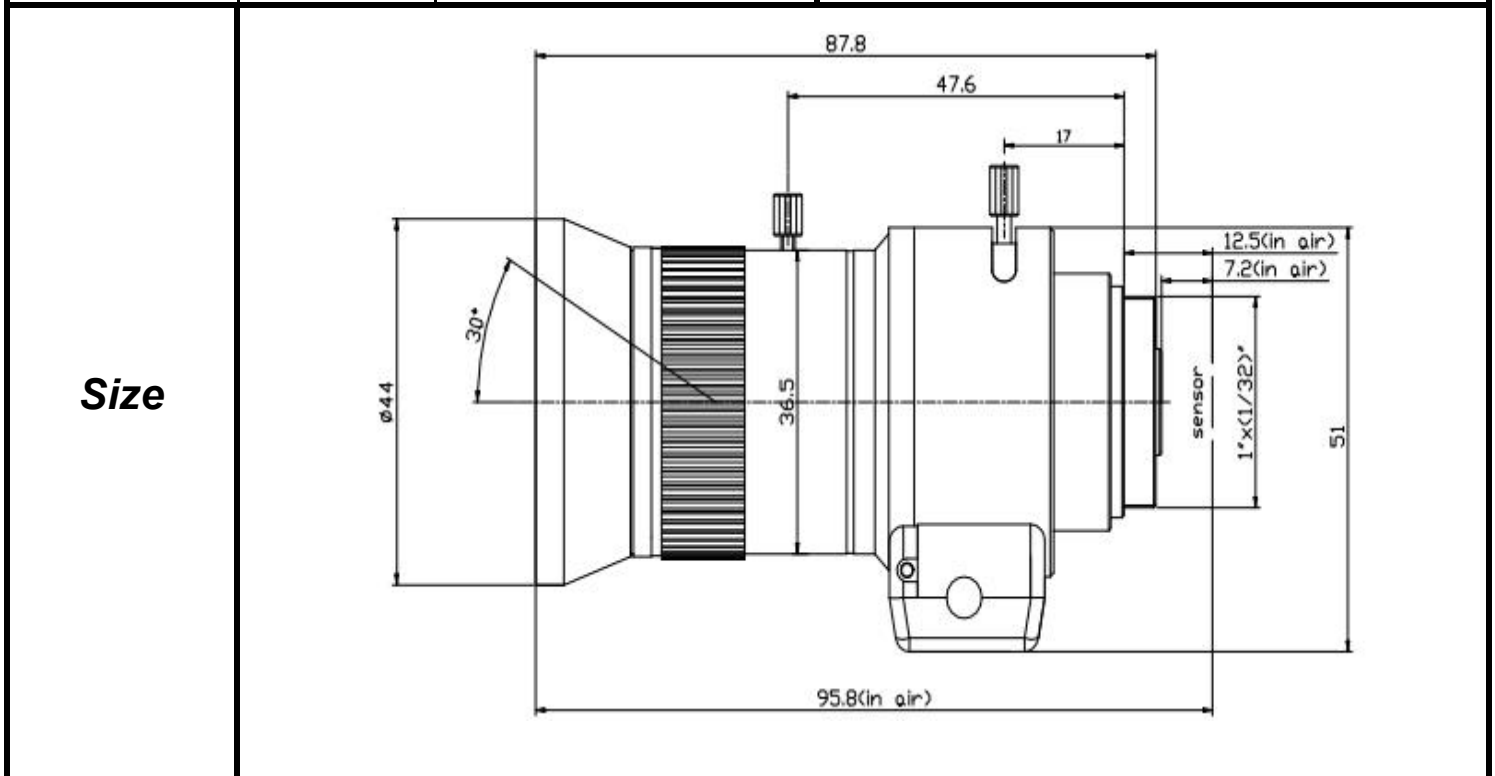

SPECIFICATIONS

Parameter of Lens		Photo (Just for Reference)	
Name	1.3Mega pixel/IR		
Model No	SSV0560GNBIRMP-1.3		
Focal-Length(mm)	5~60		
Aperture(D/f')	F1.6		
Mount	CS		
Format(inch)	1/2.7"		
Field of View(H-fov)	51° ~ 5°		
Mega pixel	1.3		
Weight(g)	115±5		
M.O.D(m)	0.7		
Operation	Focus		Manual
	Zoom		Manual
	Iris	DC-Iris	

Tolerance	Dimension	0-10	10-30	30-100	Unit
	Tolerance	±0.10	±0.20	±0.30	mm