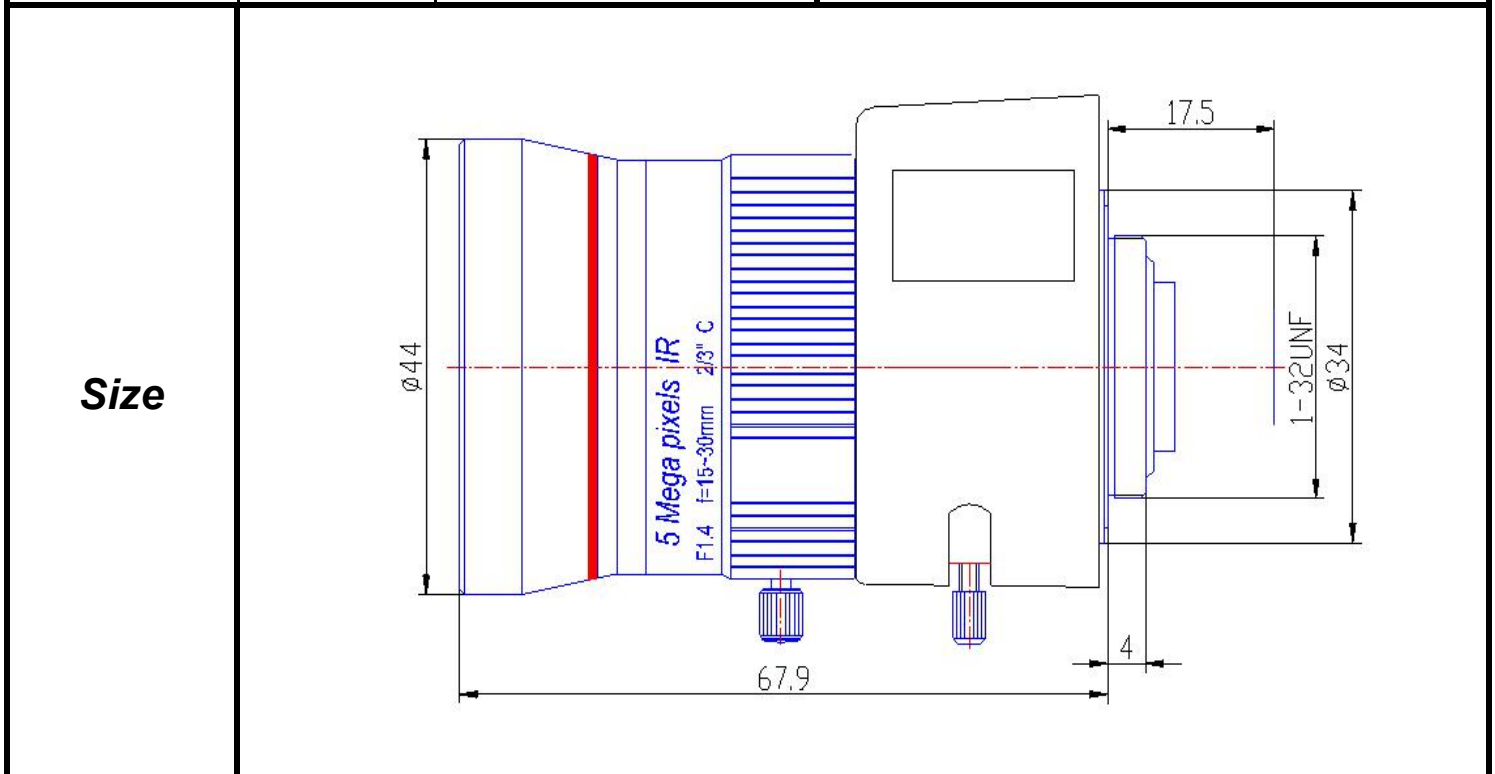

SPECIFICATIONS

Parameter of Lens		Photo (Just for Reference)
Name	5Mega pixel/IR	
Model No	SRV1530GNBIRMP-5C	
Focal-Length(mm)	15 ~ 30	
Aperture(D/f')	F1.4	
Mount	C	
Format(inch)	2/3"	
Field of View(H-fov)	33° ~ 17.2°	
Mega pixel	5	
Weight(g)		
M.O.D(m)	0.2	
Operation	Focus	
	Zoom	Manual
	Iris	DC-Iris

Tolerance	Dimension	0-10	10-30	30-100	Unit
	Tolerance		±0.10	±0.20	±0.30