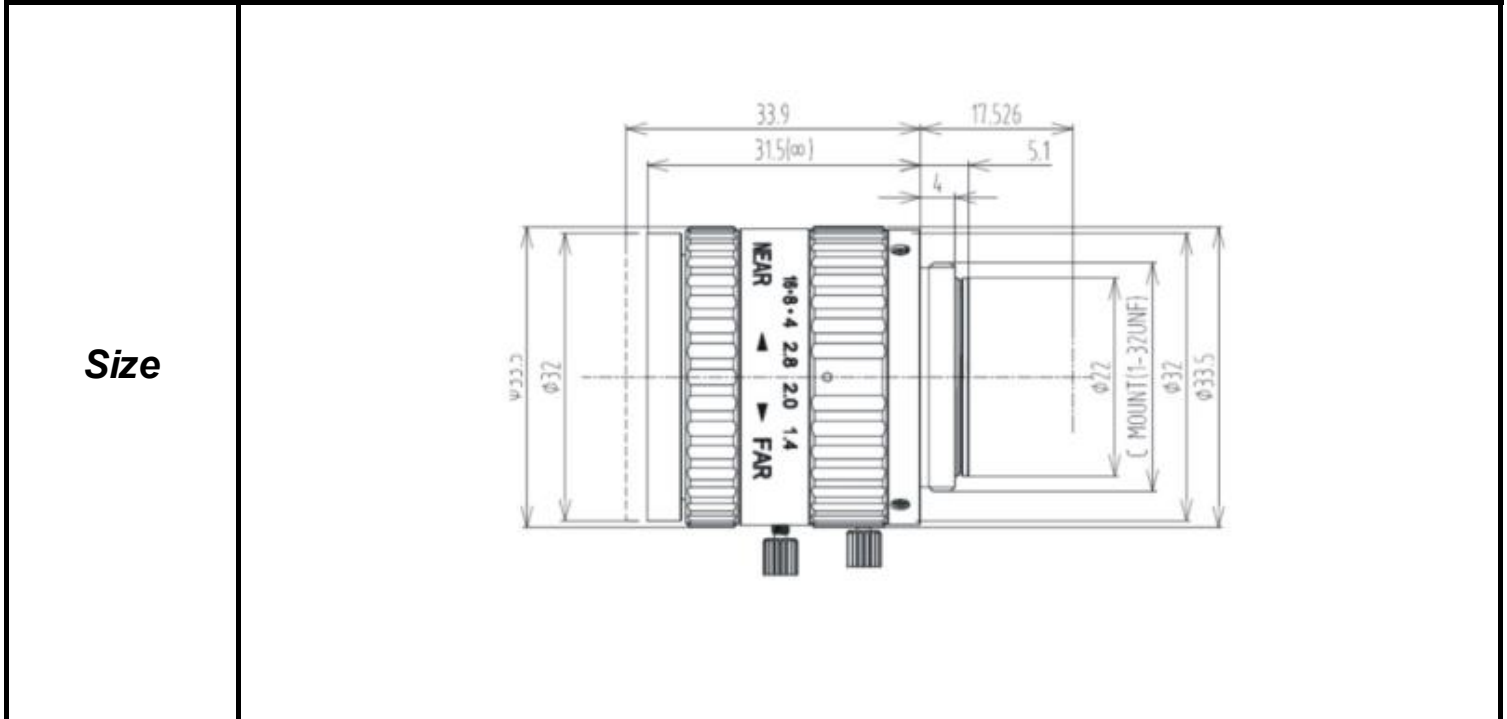

# SPECIFICATIONS

Parameter of Lens		Photo ( Just for Reference )
Name	5Mega pixel	
Model No	SR1614MP-5C	
Focal-Length(mm)	16	
Aperture(D/f)	F1.4	
Mount	C	
Format(inch)	1/2.7" 0	
Field of View(H-fov)	30.3°	
Mega pixel	5	
Weight(g)		
M.O.D(m)	0.3	
Operation	Focus	Manual
	Zoom	-
	Iris	Manual

Tolerance	Dimension	0-10	10-30	30-100	Unit
	Tolerance		±0.10	±0.20	±0.30