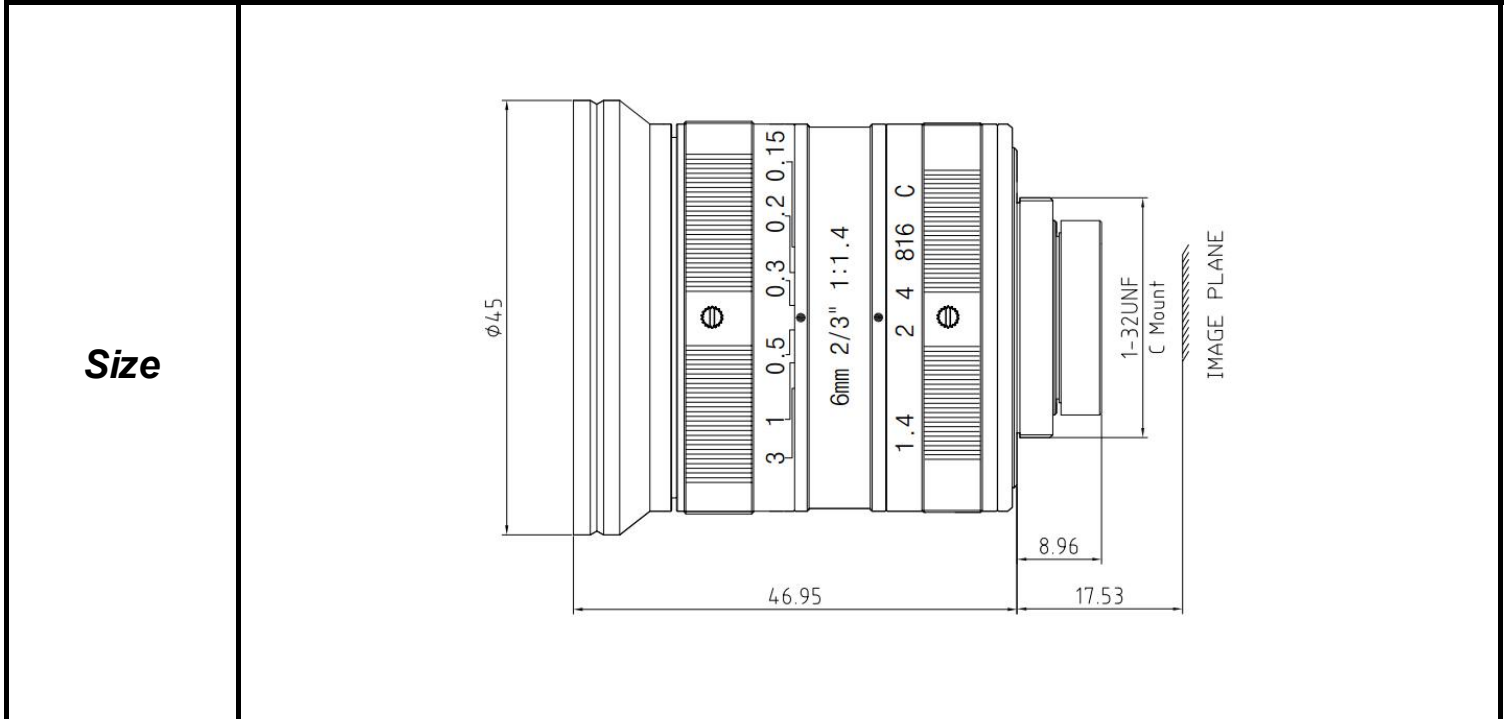

# SPECIFICATIONS

Parameter of Lens		Photo ( Just for Reference )
Name	5Mega pixel	
Model No	SR0614MP-5C-2	
Focal-Length(mm)	6	
Aperture(D/f)	F1.4	
Mount	C	
Format(inch)	2/3"	
Field of View(H-fov)	74°	
Mega pixel	5	
Weight(g)	220	
M.O.D(m)	0.1	
Operation	Focus	Manual
	Zoom	-
	Iris	Manual

<b>Tolerance</b>	Dimension	0-10	10-30	30-100	Unit
	Tolerance	$\pm 0.10$	$\pm 0.20$	$\pm 0.30$	mm