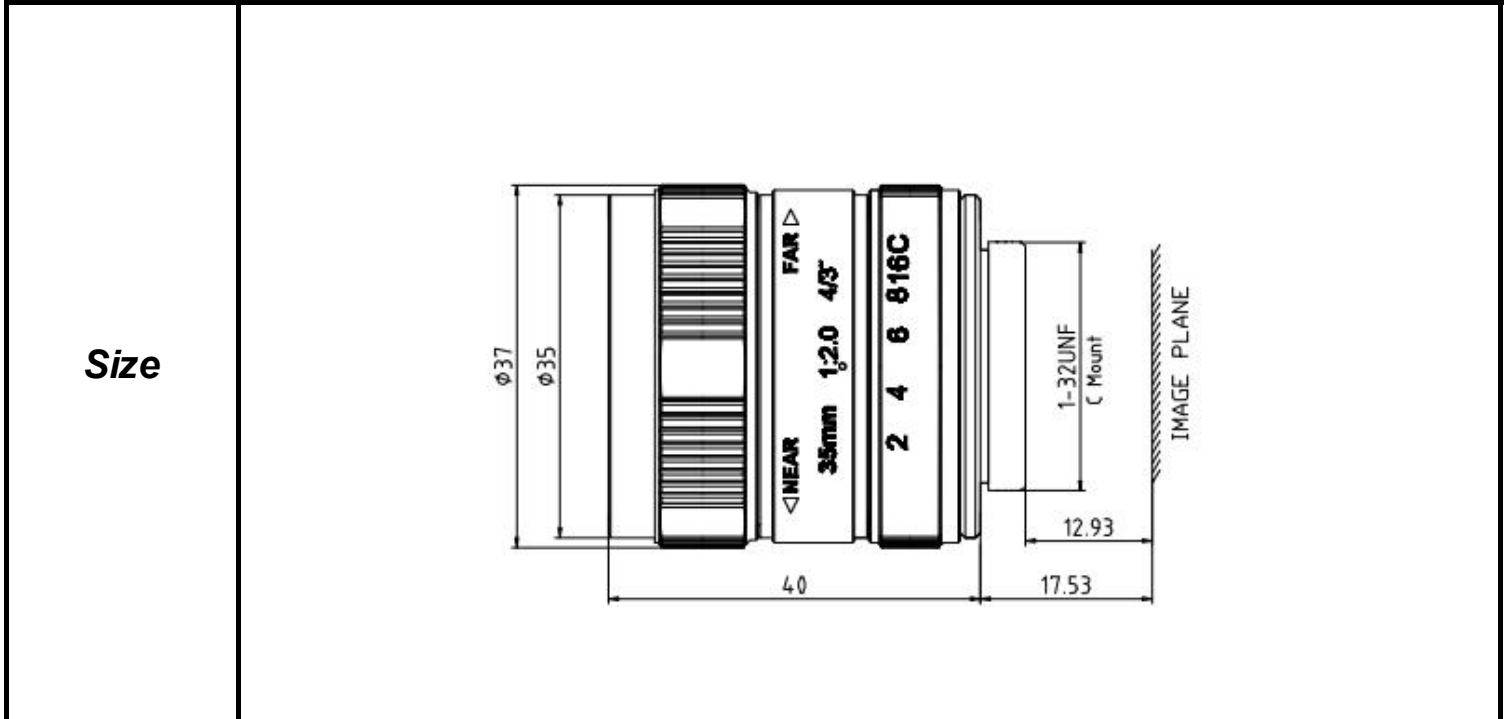

SPECIFICATIONS

Parameter of Lens		Photo (Just for Reference)	
Name	10Mega pixel		
Model No	SH3513MP-10C		
Focal-Length(mm)	35		
Aperture(D/f)	F1.3		
Mount	C		
Format(inch)	4/3"		
Field of View(H-fov)	27.8°		
Mega pixel	10		
Weight(g)	120		
M.O.D(m)	0.5		
Operation	Focus		Manual
	Zoom		-
	Iris		Manual

Tolerance	Dimension	0-10	10-30	30-100	Unit
	Tolerance	±0.10	±0.20	±0.30	mm