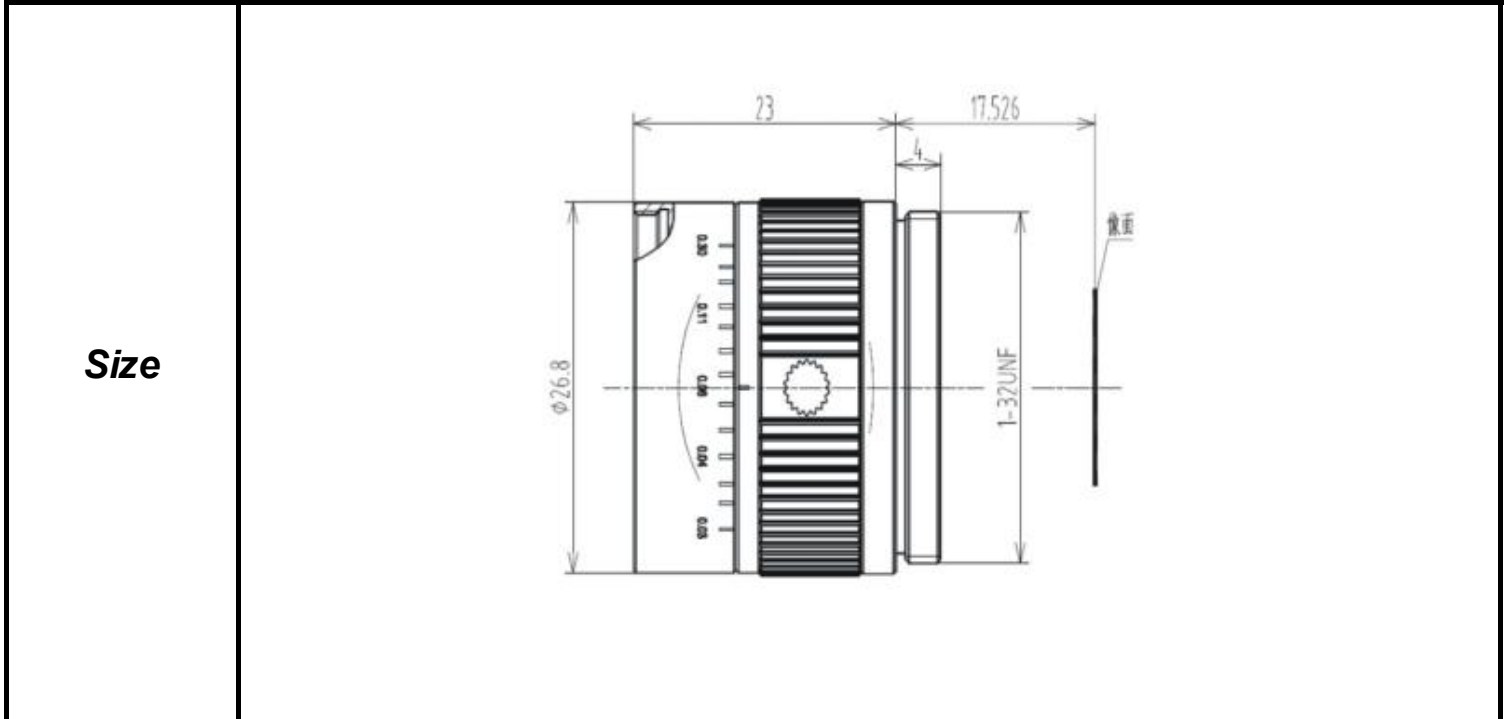

SPECIFICATIONS

Parameter of Lens		Photo (Just for Reference)
Name	5Mega pixel	
Model No	SE2520MP-5C	
Focal-Length(mm)	25	
Aperture(D/f)	F2.2	
Mount	C	
Format(inch)	1/1.8"	
Field of View(H-fov)	13.4°	
Mega pixel	5	
Weight(g)		
M.O.D(m)	0.1	
Operation	Focus	Manual
	Zoom	-
	Iris	Manual

Tolerance	Dimension	0-10	10-30	30-100	Unit
	Tolerance		±0.10	±0.20	±0.30