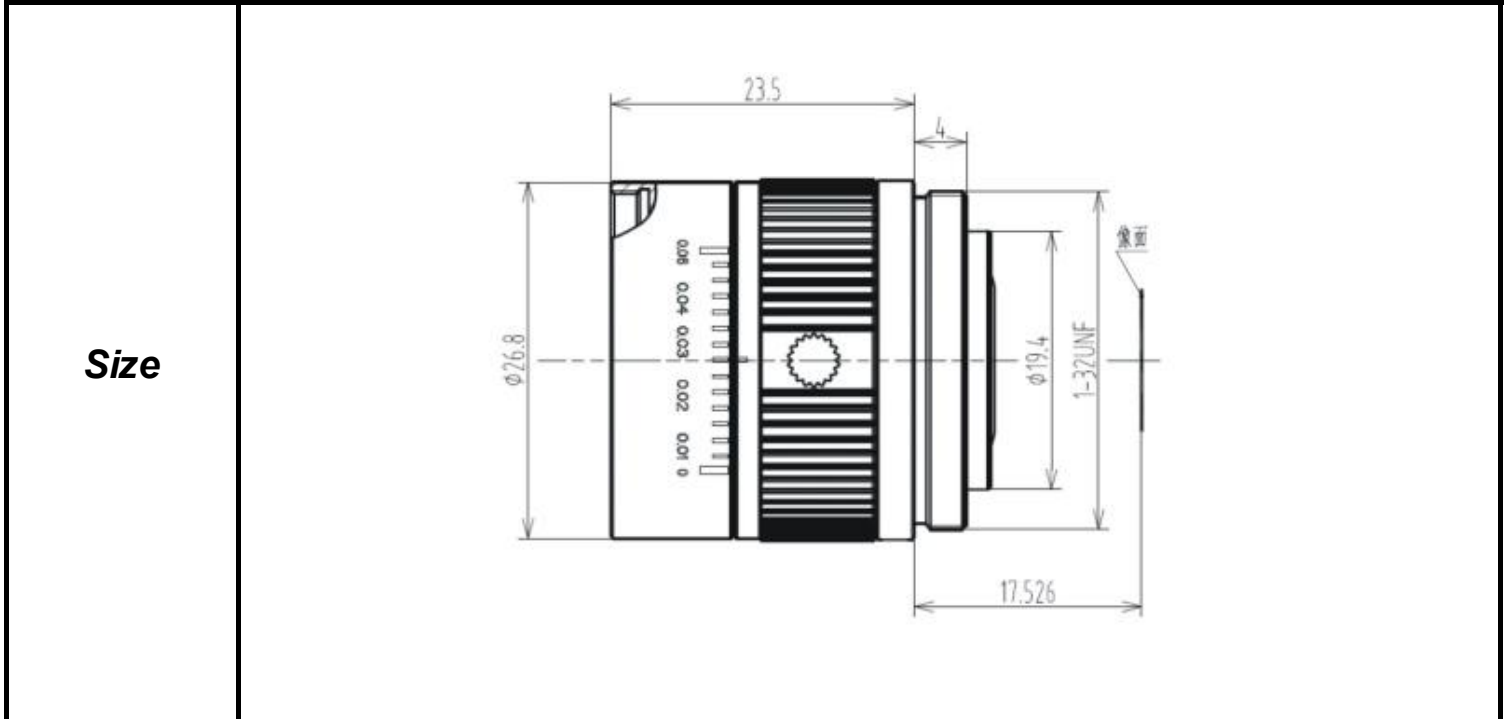

SPECIFICATIONS

| Parameter of Lens | | Photo (Just for Reference) |
|----------------------|-------------|------------------------------|
| Name | 5Mega pixel | |
| Model No | SE0418MP-5C | |
| Focal-Length(mm) | 4 | |
| Aperture(D/f) | F1.8 | |
| Mount | C | |
| Format(inch) | 1/1.8" | |
| Field of View(H-fov) | 77.2° | |
| Mega pixel | 5 | |
| Weight(g) | | |
| M.O.D(m) | 0.1 | |
| Operation | Focus | Manual |
| | Zoom | - |
| | Iris | Manual |

| Tolerance | Dimension | 0-10 | 10-30 | 30-100 | Unit |
|-----------|-----------|------|-------|--------|-------|
| | Tolerance | | ±0.10 | ±0.20 | ±0.30 |