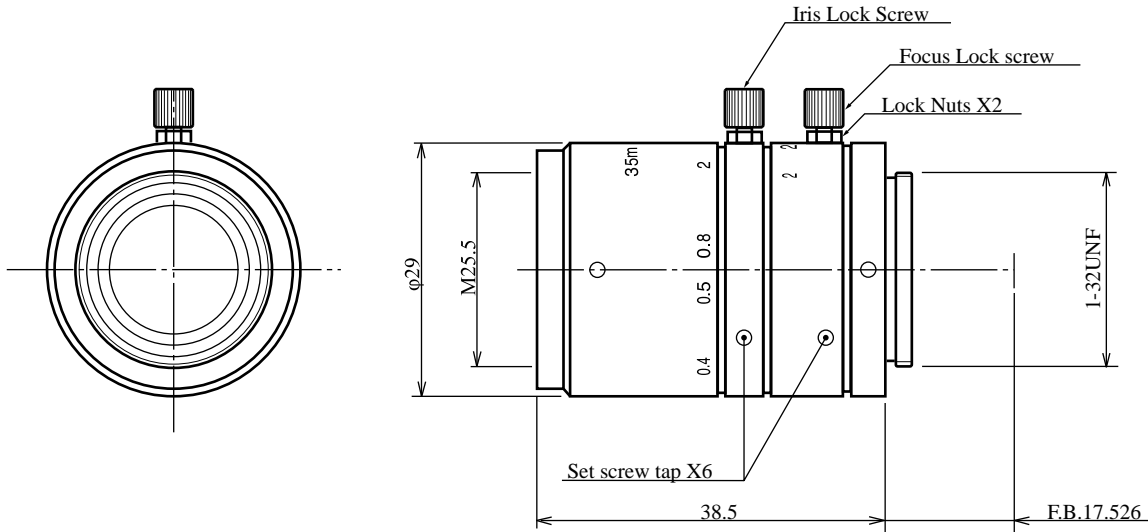

High Resolution Megapixel Lenses

**Item No. GMTHR33520MCN**

ITEM NO.		GMTHR33520MCN
Focal Length		35.0 (mm)
Iris Range		F2.0 - 22
Angle of View (H x V x D)	1/2"	10.5° x 7.9° x 13.1°
	2/3"	14.3° x 10.5° x 17.8°
MOD		0.25 (m)
Filter Thread		M=25.5, P=0.5
Dimension (D x L)		$\phi 29$ x 39 (mm)
Weight		60 (g)
Notes		3megapixel