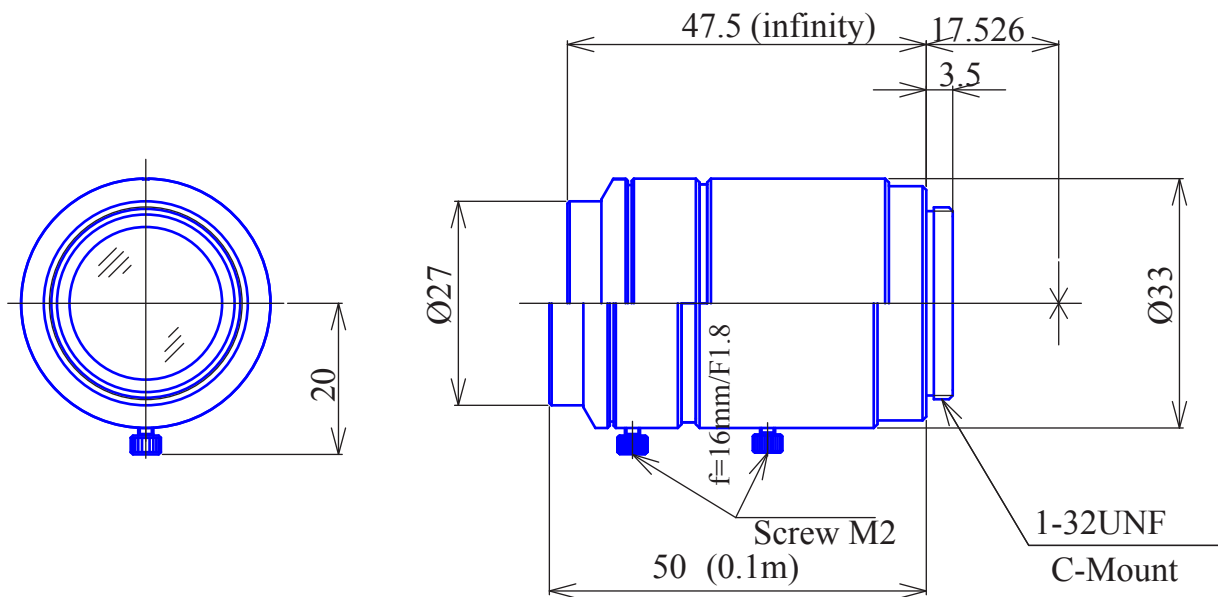

2/3inch Format**High resolution 10 Megapixel Lenses****Item No.GM10HR31618MCN**

ITEM NO.		GM10HR31618MCN
Focal Length		16 (mm)
Iris Range		F1.8 - 16
Angle of View (H x V x D)	2/3"	30°0' x 22°7' x 37°1'
MOD		0.1 (m)
Filter Thread		M=25.5, P=0.5
Dimension (D x L)		Ø33 x 50 (mm)
Weight		90 (g)